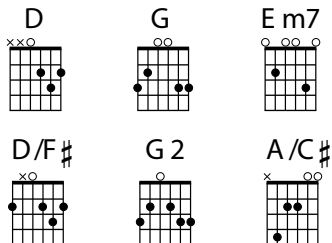

Everyone Needs A Little (1 of 2)

Kari Jobe, Ed Cash & Chris Tomlin

INTRO

D G D G

VERSE 1

D G
Come all ye weary and ye bro- ken
D G
Come to the table of the Lord
D G
Come sing the song of the forgiv- en
D G
Come lay your burden on the Word, come and find

CHORUS

D
Peace, everyone needs a little
Em7
Rest, everyone needs a little
D/F# Em7 G2
Joy, and a song to sing in the darkest night
D
Life, even when it gets you down
Em7
Hope will turn it all around
D/F# Em7
But love is the greatest of these
G D G D G
Every- one needs a little

VERSE 2

D G
Sing, all ye saints and ye sin- ners
D G
Call upon the mercy of the Lord
D G
Come sing the song of redemp- tion
D G
Sing about the hope that is to come, come and find